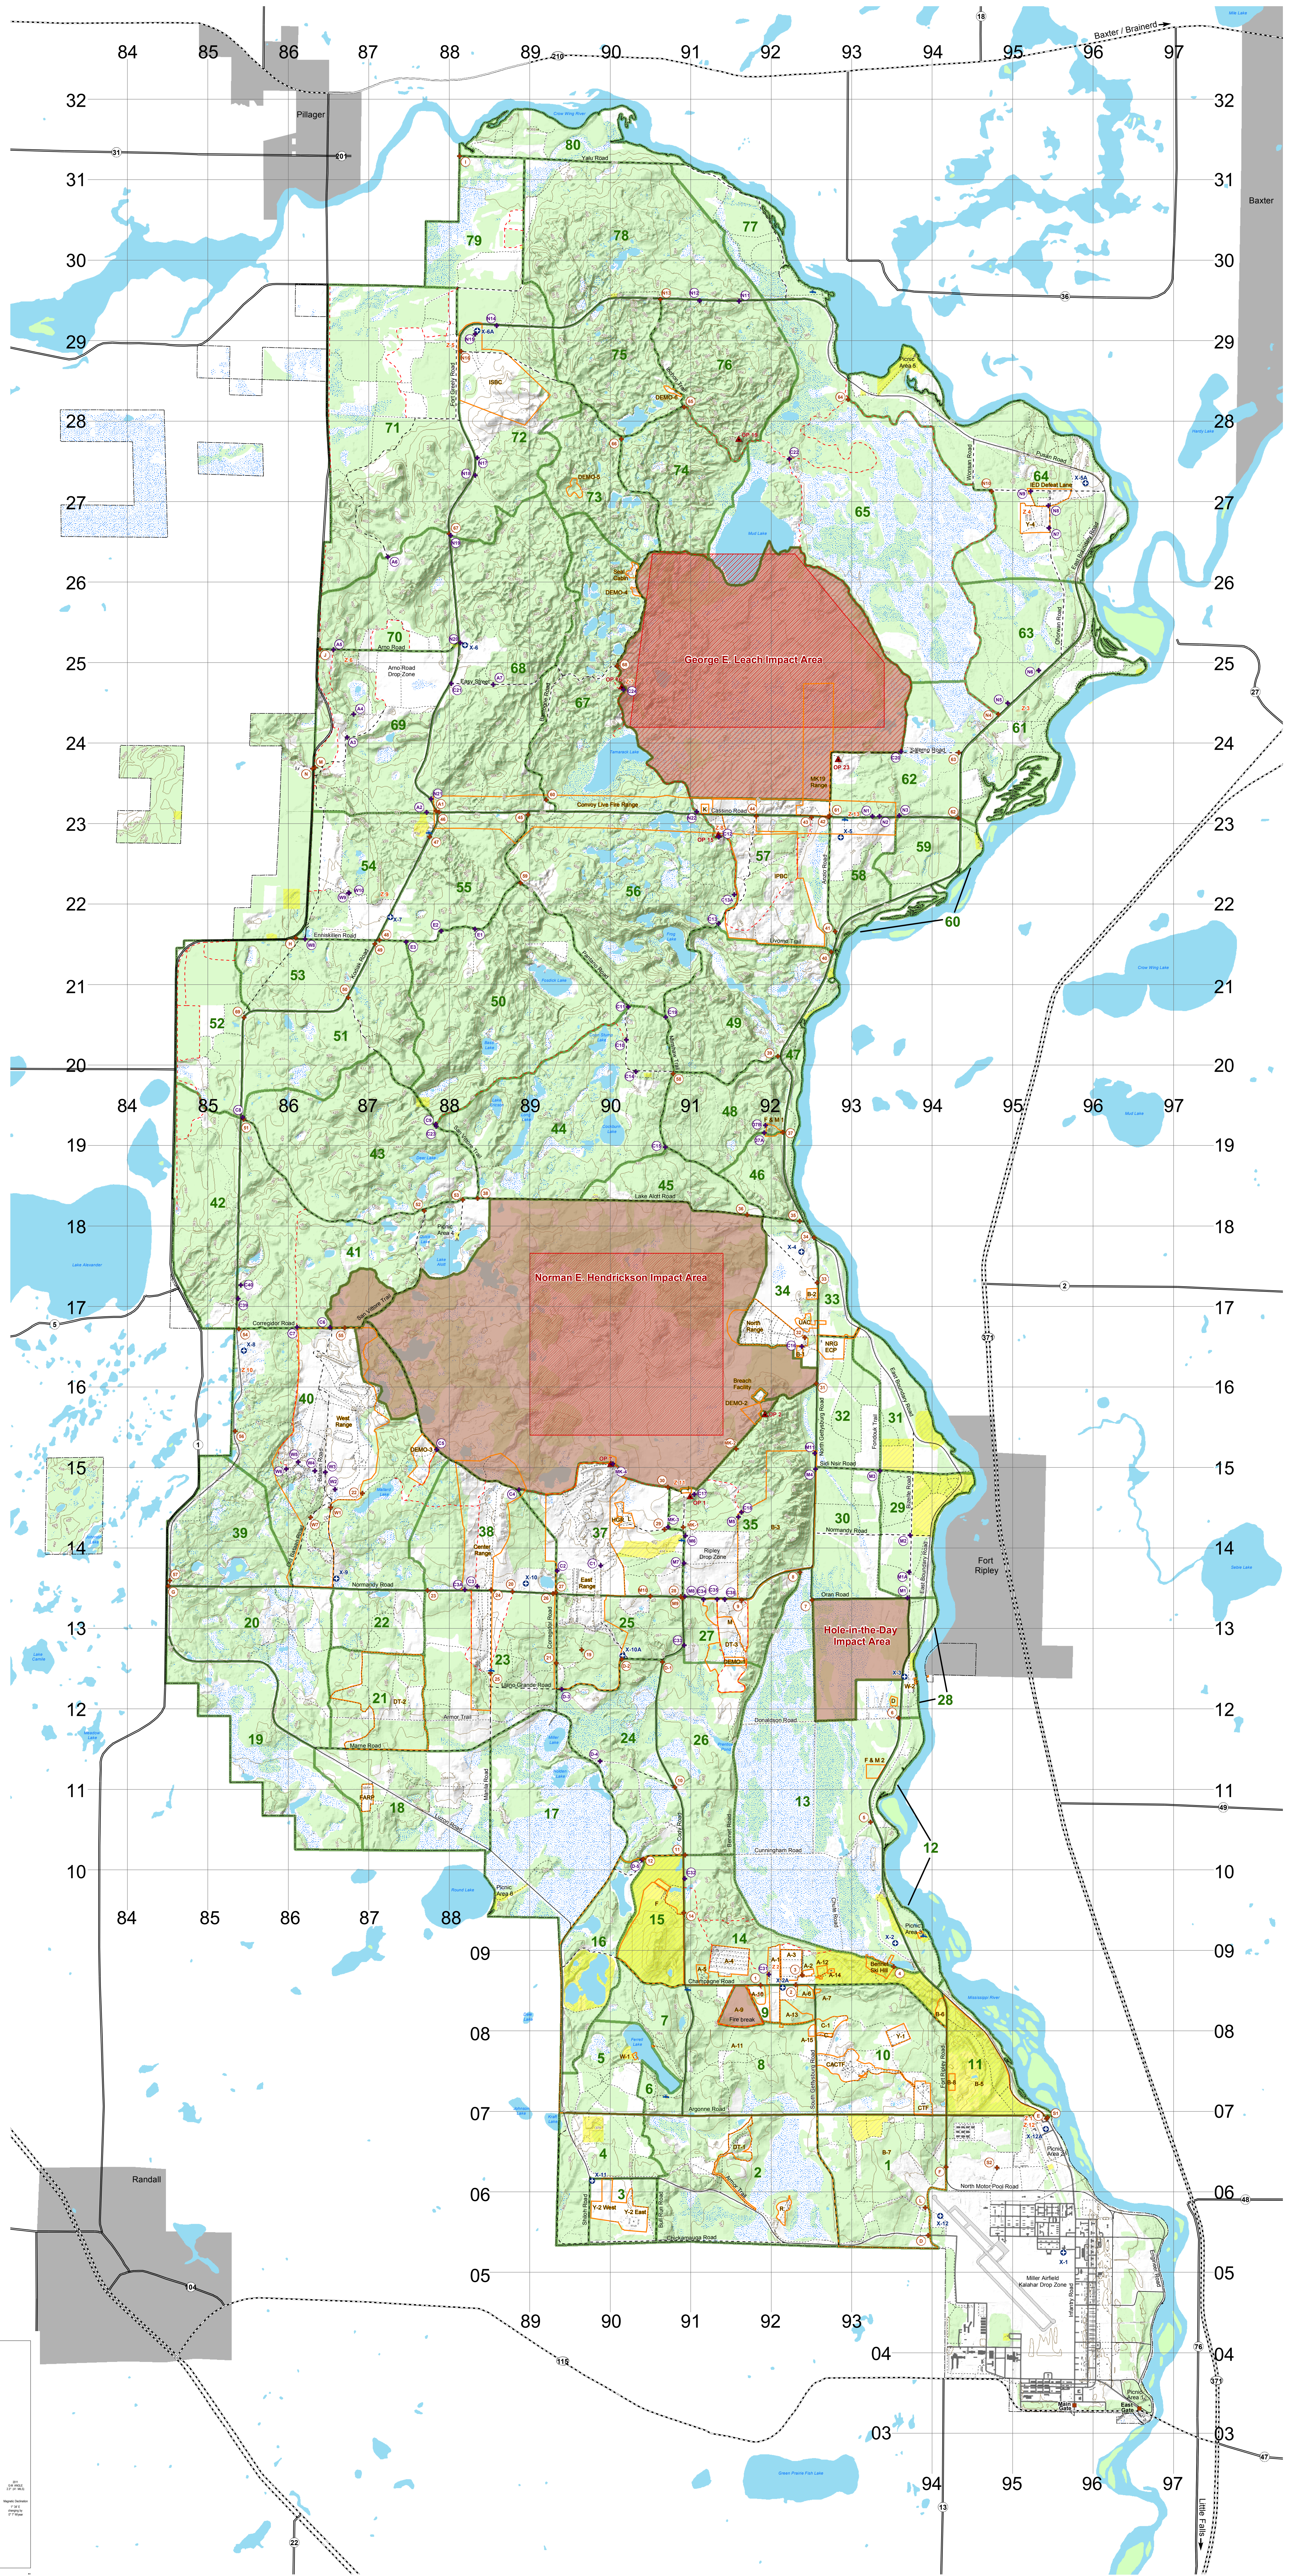

LEGEND

- Helipad
- Two-Way Antenna
- Barrier - Permanent
- Barrier - Chain
- Observation Point
- Water Point
- Picnic Area
- Restricted Area
- Target Box
- Range
- Training Area
- Limited Use Area - See Range Control for Specifics
- Building or Structure
- Wetland
- Municipality
- Camp Ripley Boundary
- Contour - 9 Meter Interval
- Secondary all weather, hard surface road
- Light duty, all weather, hard or improved surface road
- Fair or dry weather, unimproved surface road
- Fire break
- Trail
- Abandoned Trail