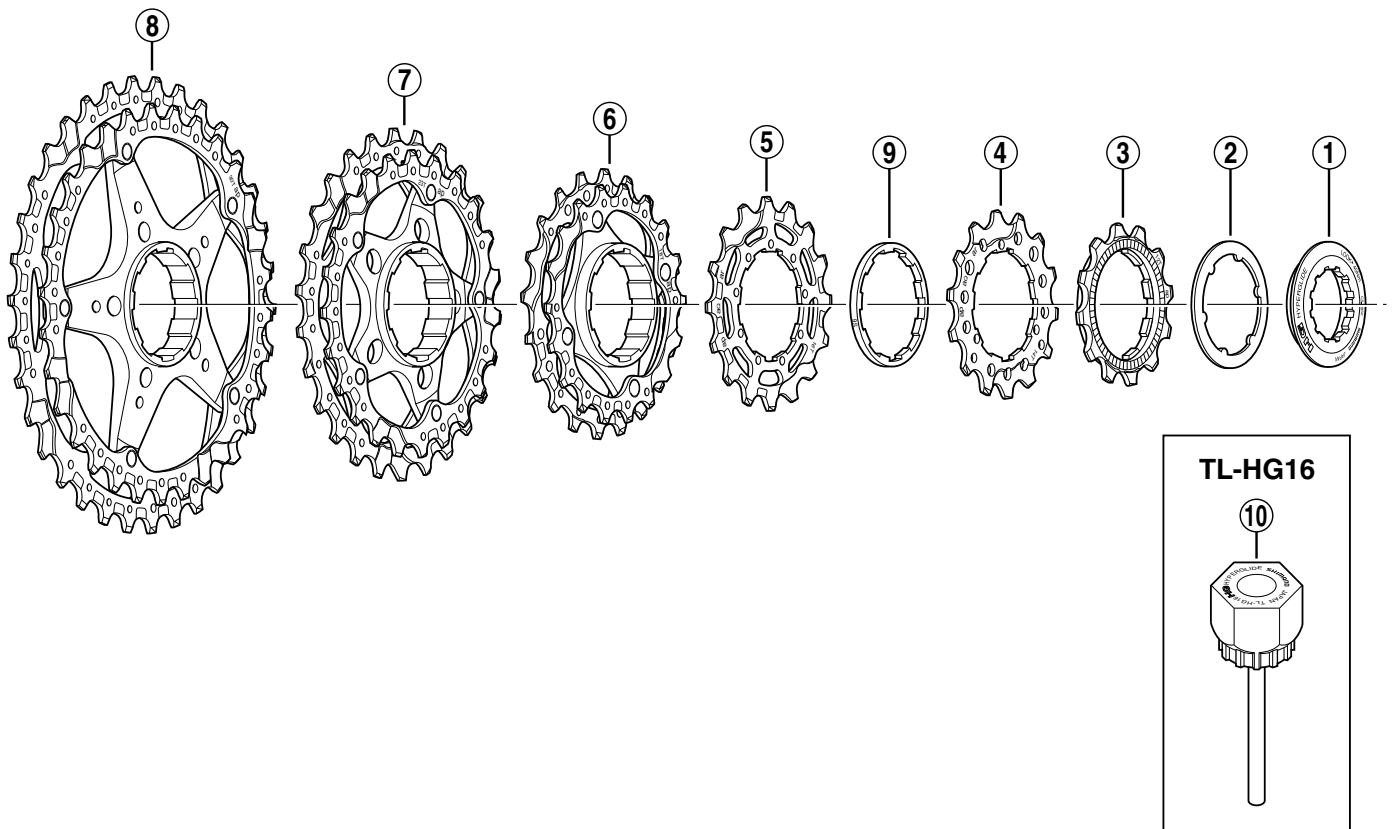

SHIMANO XTR Cassette Sprocket **CS-M952** 9-Speed / ap-Group

Nov. 1998

- **ap-group sprocket teeth combination: 12 - 14 - 16 - 18 - 20 - 23 - 26 - 30 - 34 T**

ITEM NO.	SHIMANO CODE NO.	DESCRIPTION
1	4-10J 02000	Lock Ring
2	4-11W02000	Lock Ring Spacer
3	4-10J 1242D	Sprocket Wheel 12T (Built in spacer type)
4	4-10N 1444D	Sprocket Wheel 14T
5	4-10N 1644D	Sprocket Wheel 16T
6	3-10J 98010	Sprocket Unit (18 - 20T)
7	3-10J 98020	Sprocket Unit (23 - 26T)
8	3-10J 98030	Sprocket Unit (30 - 34T)
9	4-10R 03000	Sprocket Spacer (t=2.56 mm)
10	4-120 09190	Lock Ring Removal Tool (TL-HG16)