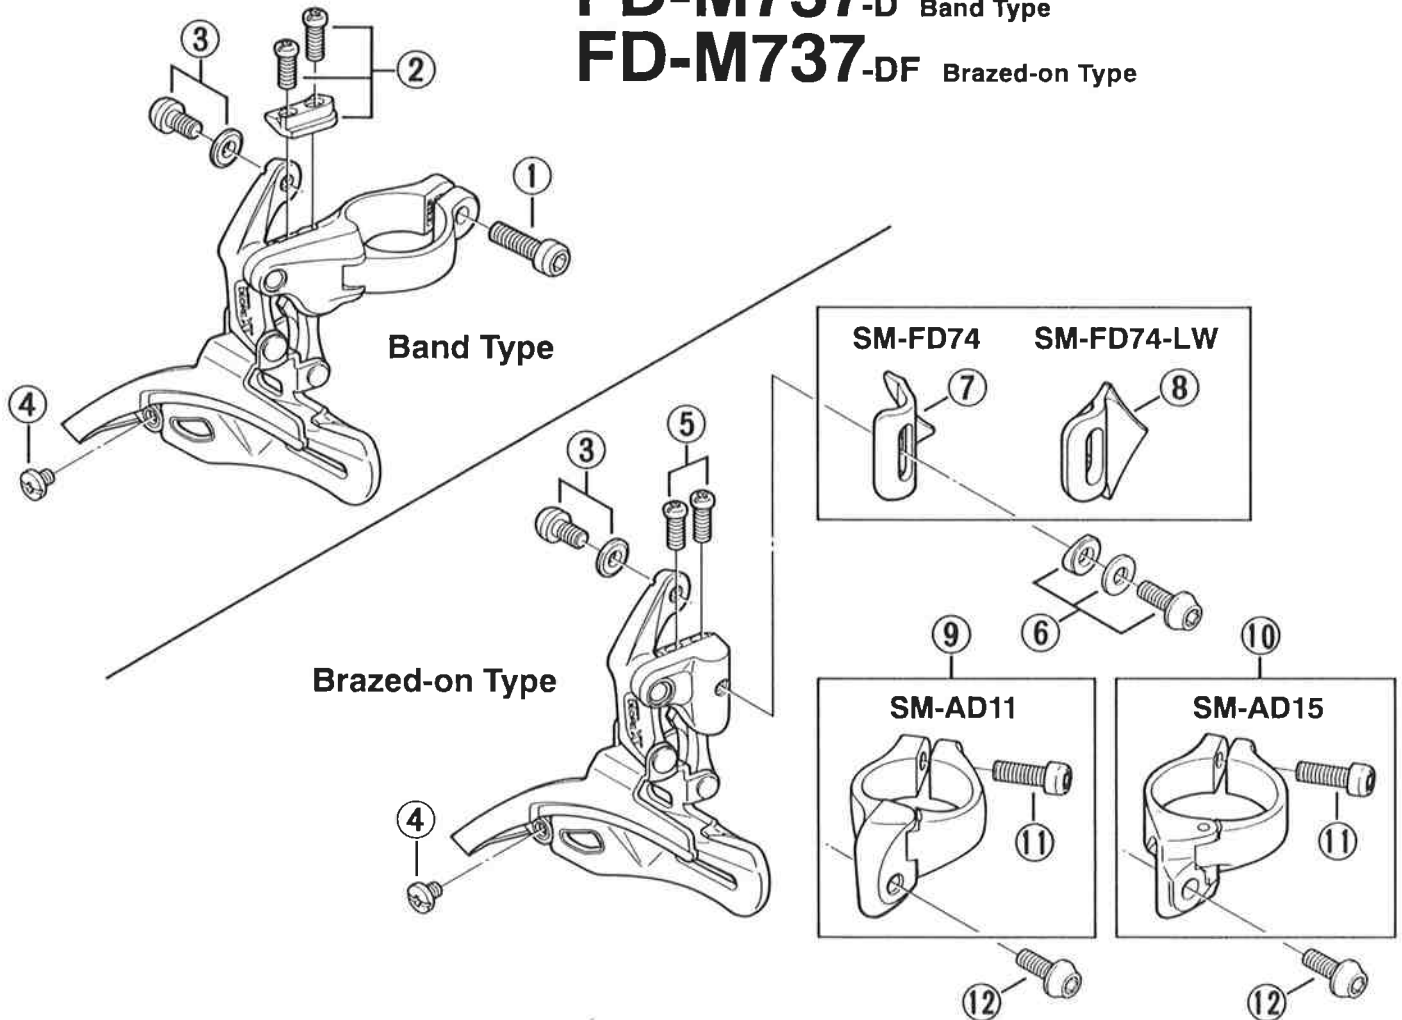

DEORE XT Front Derailleur

FD-M737-D Band Type

FD-M737-DF Brazed-on Type

Q'TY	ITEM NO.	PART NO.	DESCRIPTION
	1	58X 1700	Clamp Bolt (M5 x 17.5)
	2	58X 9801	Stroke Adjusting Plate & Screws (M4 x 12)
	3	58X 9802	Cable Fixing Plate & Bolt (M5 x 8.5)
	4	583 7101	Chain Guide Fixing Screw
	5	58X 9803	Stroke Adjusting Screws (M4 x 12) 2 pcs. for Brazed-on Type
	6	59D 9802	Clamp Bolt Unit (M5 x 14.5) for Brazed-on Type
	7	580 3200	SM-FD74 Brazed-on Bracket
	8	580 3210	SM-FD74-LW Brazed-on Bracket (Investment Cast)
	9	57Y 9210	SM-AD11 Clamp Band Unit ϕ 31.8mm(1-1/4") for Brazed-on Type
	10	57Y 9110	SM-AD15 Clamp Band Unit ϕ 34.9mm(1-3/8") for Brazed-on Type
	11	570 1401	Clamp Bolt (M5 x 17.5) for SM-AD11 / AD15
	12	59D 5200	Clamp Bolt (M5 x 14.5) for SM-AD11 / AD15