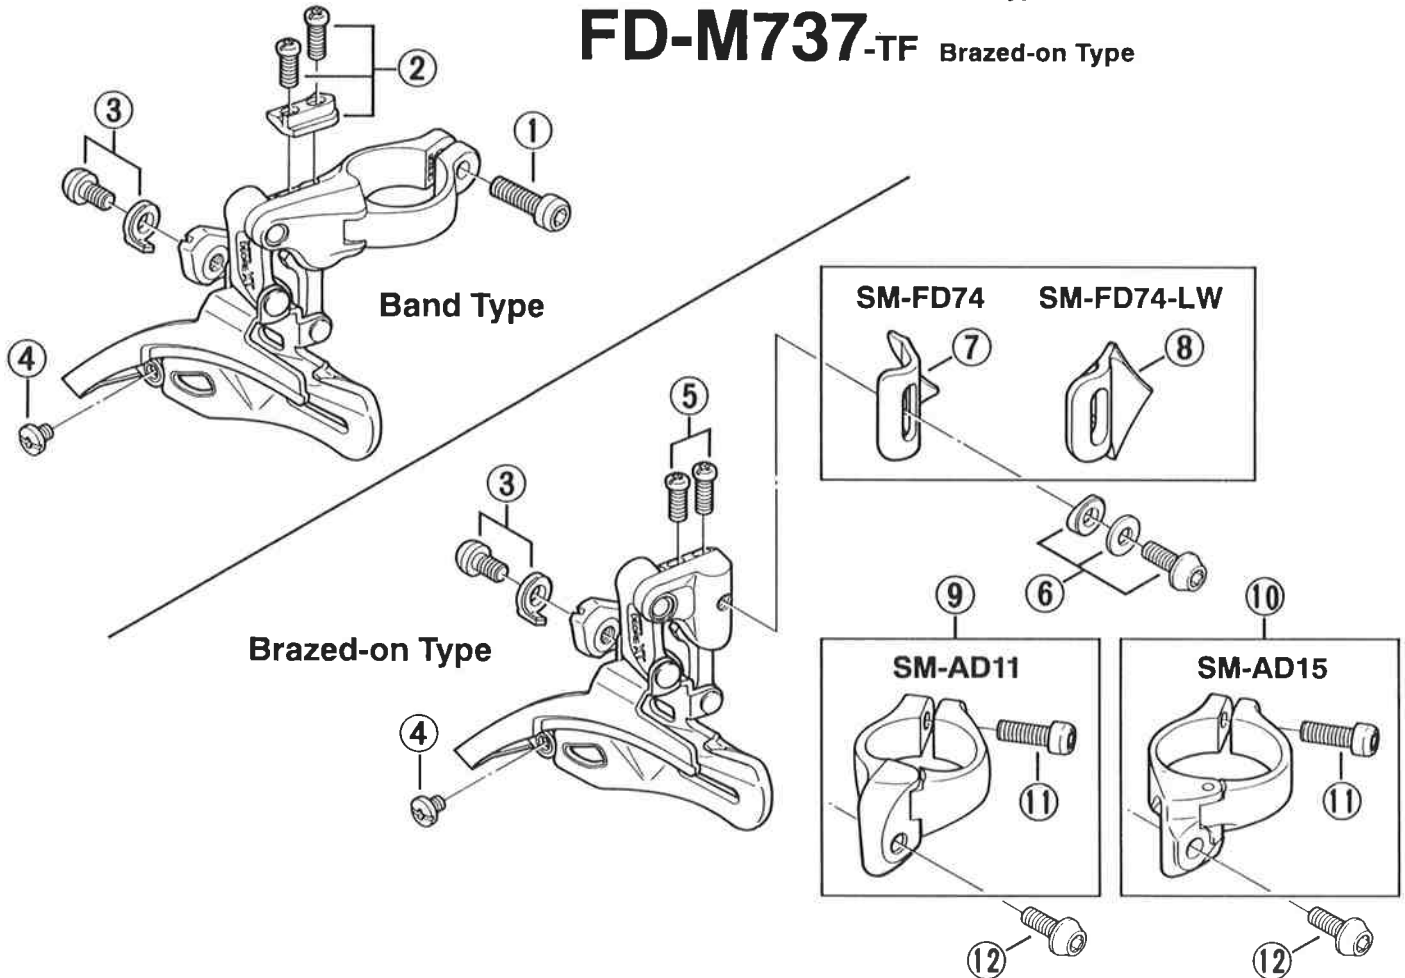

DEORE XT Front Derailleur (Top-Route)

FD-M737-T Band Type

FD-M737-TF Brazed-on Type

Q'TY	ITEM NO.	PART NO.	DESCRIPTION
	1	58X 1700	Clamp Bolt (M5 x 17.5)
	2	58X 9801	Stroke Adjusting Plate & Screws (M4 x 12)
	3	58X 9804	Cable Fixing Plate & Bolt (M5 x 8.5)
	4	583 7101	Chain Guide Fixing Screw
	5	58X 9803	Stroke Adjusting Screws (M4 x 12) 2 pcs. for Brazed-on Type
	6	59D 9802	Clamp Bolt Unit (M5 x 14.5) for Brazed-on Type
	7	580 3200	SM-FD74 Brazed-on Bracket
	8	580 3210	SM-FD74-LW Brazed-on Bracket (Investment Cast)
	9	57Y 9210	SM-AD11 Clamp Band Unit ϕ 31.8mm(1-1/4") for Brazed-on Type
	10	57Y 9110	SM-AD15 Clamp Band Unit ϕ 34.9mm(1-3/8") for Brazed-on Type
	11	570 1401	Clamp Bolt (M5 x 17.5) for SM-AD11 / AD15
	12	59D 5200	Clamp Bolt (M5 x 14.5) for SM-AD11 / AD15