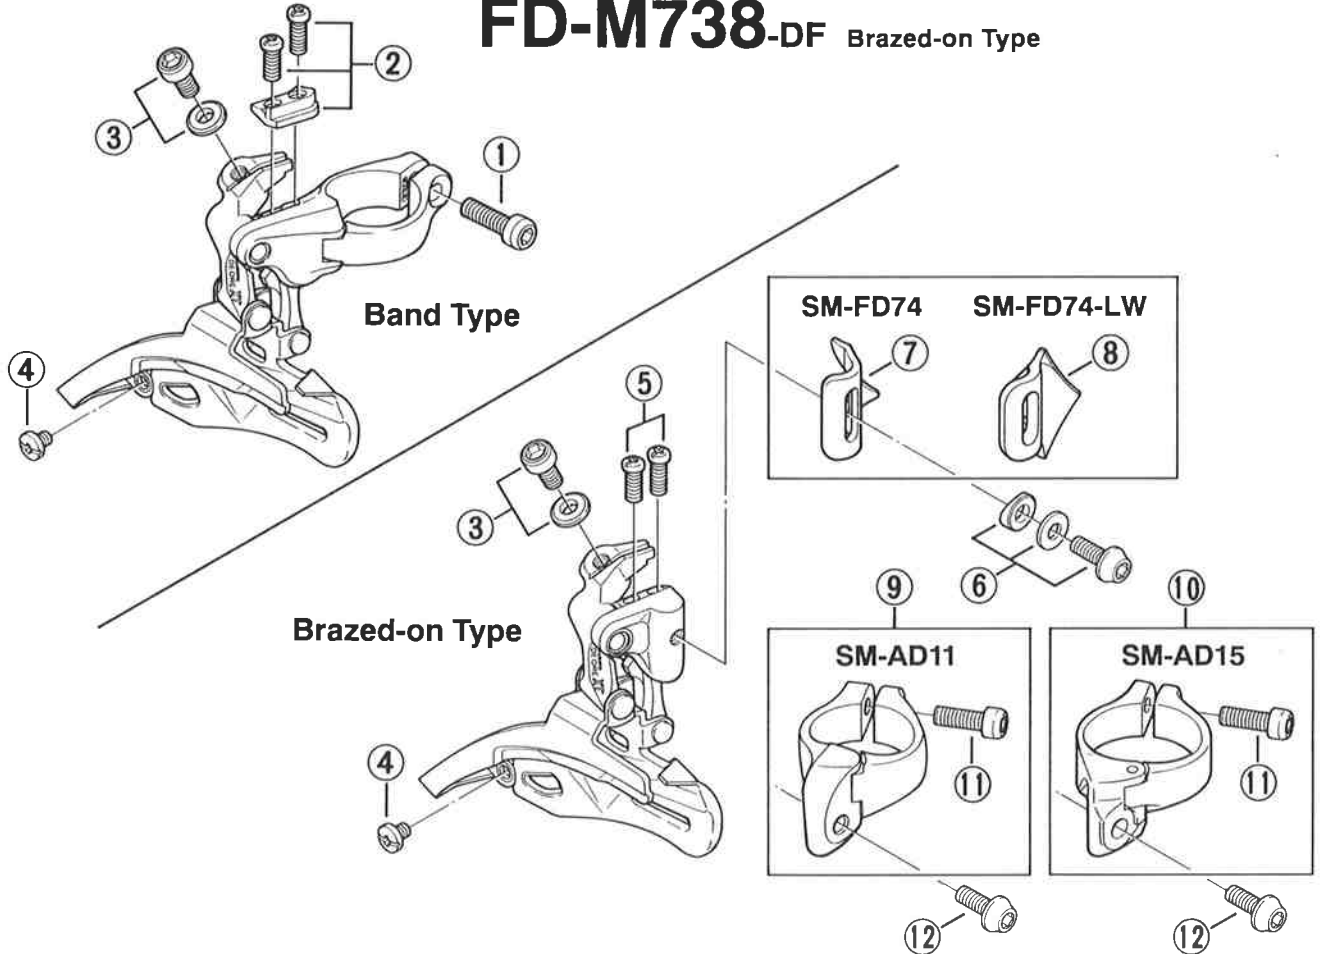

DEORE XT Front Derailleur

FD-M738-D Band Type

FD-M738-DF Brazed-on Type

	Q'TY	ITEM NO.	PART NO.	DESCRIPTION	WEIGHT / PACK (g)	Q'TY / PACK
		1	58X 1700	Clamp Bolt (M5 × 17.5)	40	10
		2	58X 9801	Stroke Adjust Screws (M4 × 12) & Plate	34	10
		3	58X 9802	Cable Fixing Plate & Bolt (M5 × 8.5)	52	10
		4	583 7101	Chain Guide Fixing Screw	12	10
		5	58X 9803	Stroke Adjust Screws (M4 × 12) 2 pcs. for Brazed-on Type	30	10
		6	59D 9802	Clamp Bolt Unit (M5 × 14.5) for Brazed-on Type	78	10
		7	580 3200	SM-FD74 Brazed-on Bracket	110	10
		8	580 3210	SM-FD74-LW Brazed-on Bracket (Investment Cast)	108	10
		9	57Y 9210	SM-AD11 Clamp Band Unit ϕ 31.8 mm (1-1/4") for Brazed-on Type	32	1
		10	57Y 9110	SM-AD15 Clamp Band Unit ϕ 34.9 mm (1-3/8") for Brazed-on Type	32	1
		11	570 1441	Clamp Bolt (M5 × 17.5) for SM-AD11 / AD15	40	10
		12	59D 5200	Clamp Bolt (M5 × 14.5) for SM-AD11 / AD15	40	10