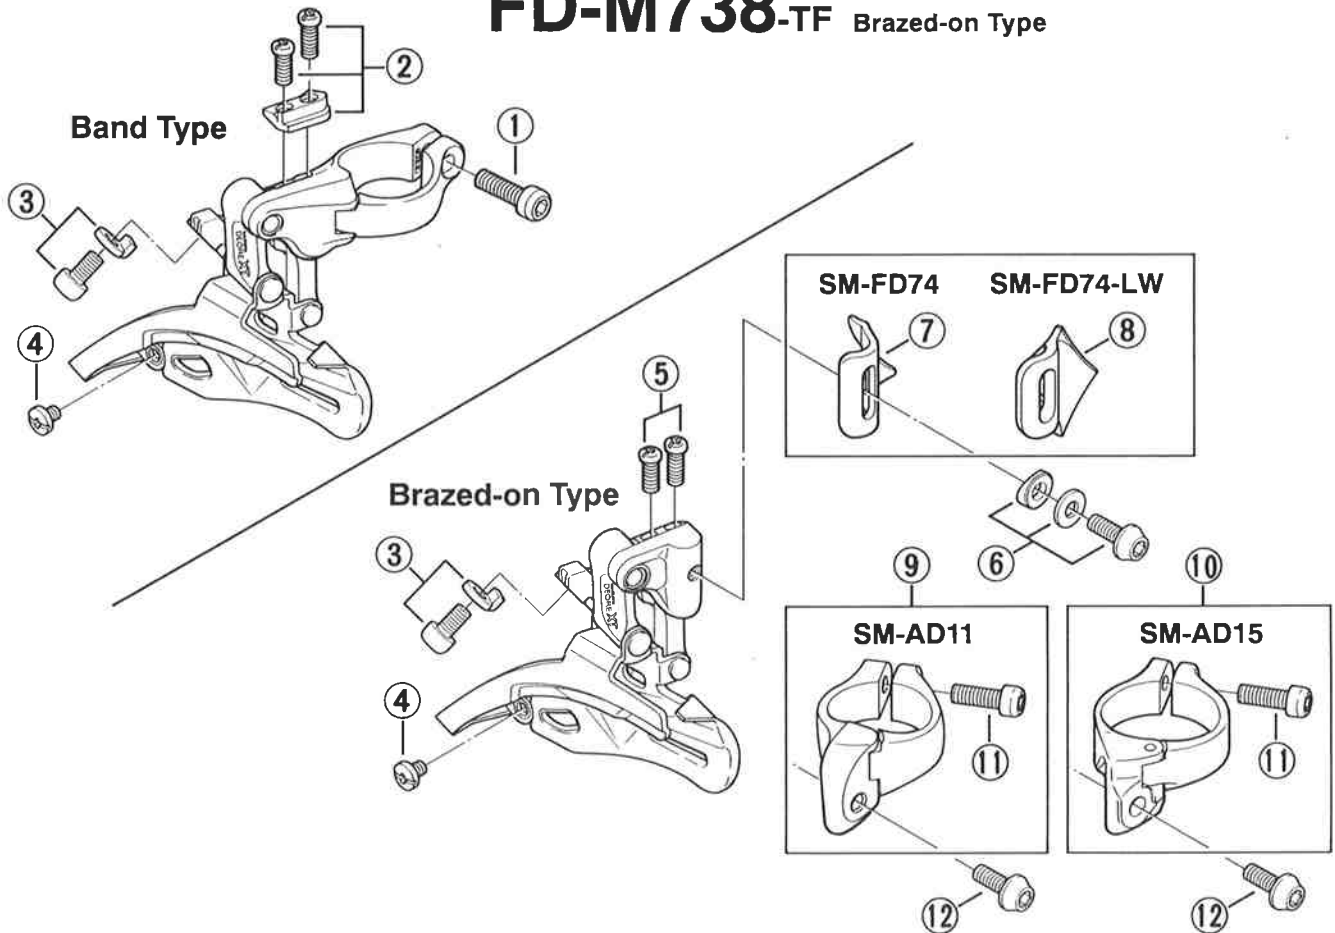

### DEORE XT Front Derailleur (Top-Route)

**FD-M738-T** Band Type

**FD-M738-TF** Brazed-on Type

	Q'TY	ITEM NO.	PART NO.	DESCRIPTION	WEIGHT / PACK (g)	Q'TY / PACK
		1	58X 1700	Clamp Bolt (M5 × 17.5)	40	10
		2	58X 9801	Stroke Adjust Screws (M4 × 12) & Plate	34	10
		3	58X 9804	Cable Fixing Plate & Bolt (M5 × 8.5)	54	10
		4	583 7101	Chain Guide Fixing Screw	12	10
		5	58X 9803	Stroke Adjust Screws (M4 × 12) 2 pcs. for Brazed-on Type	30	10
		6	59D 9802	Clamp Bolt Unit (M5 × 14.5) for Brazed-on Type	78	10
		7	580 3200	SM-FD74 Brazed-on Bracket	110	10
		8	580 3210	SM-FD74-LW Brazed-on Bracket (Investment Cast)	108	10
		9	57Y 9210	SM-AD11 Clamp Band Unit $\phi$ 31.8 mm (1-1/4") for Brazed-on Type	32	1
		10	57Y 9110	SM-AD15 Clamp Band Unit $\phi$ 34.9 mm (1-3/8") for Brazed-on Type	32	1
		11	570 1441	Clamp Bolt (M5 × 17.5) for SM-AD11 / AD15	40	10
		12	59D 5200	Clamp Bolt (M5 × 14.5) for SM-AD11 / AD15	40	10