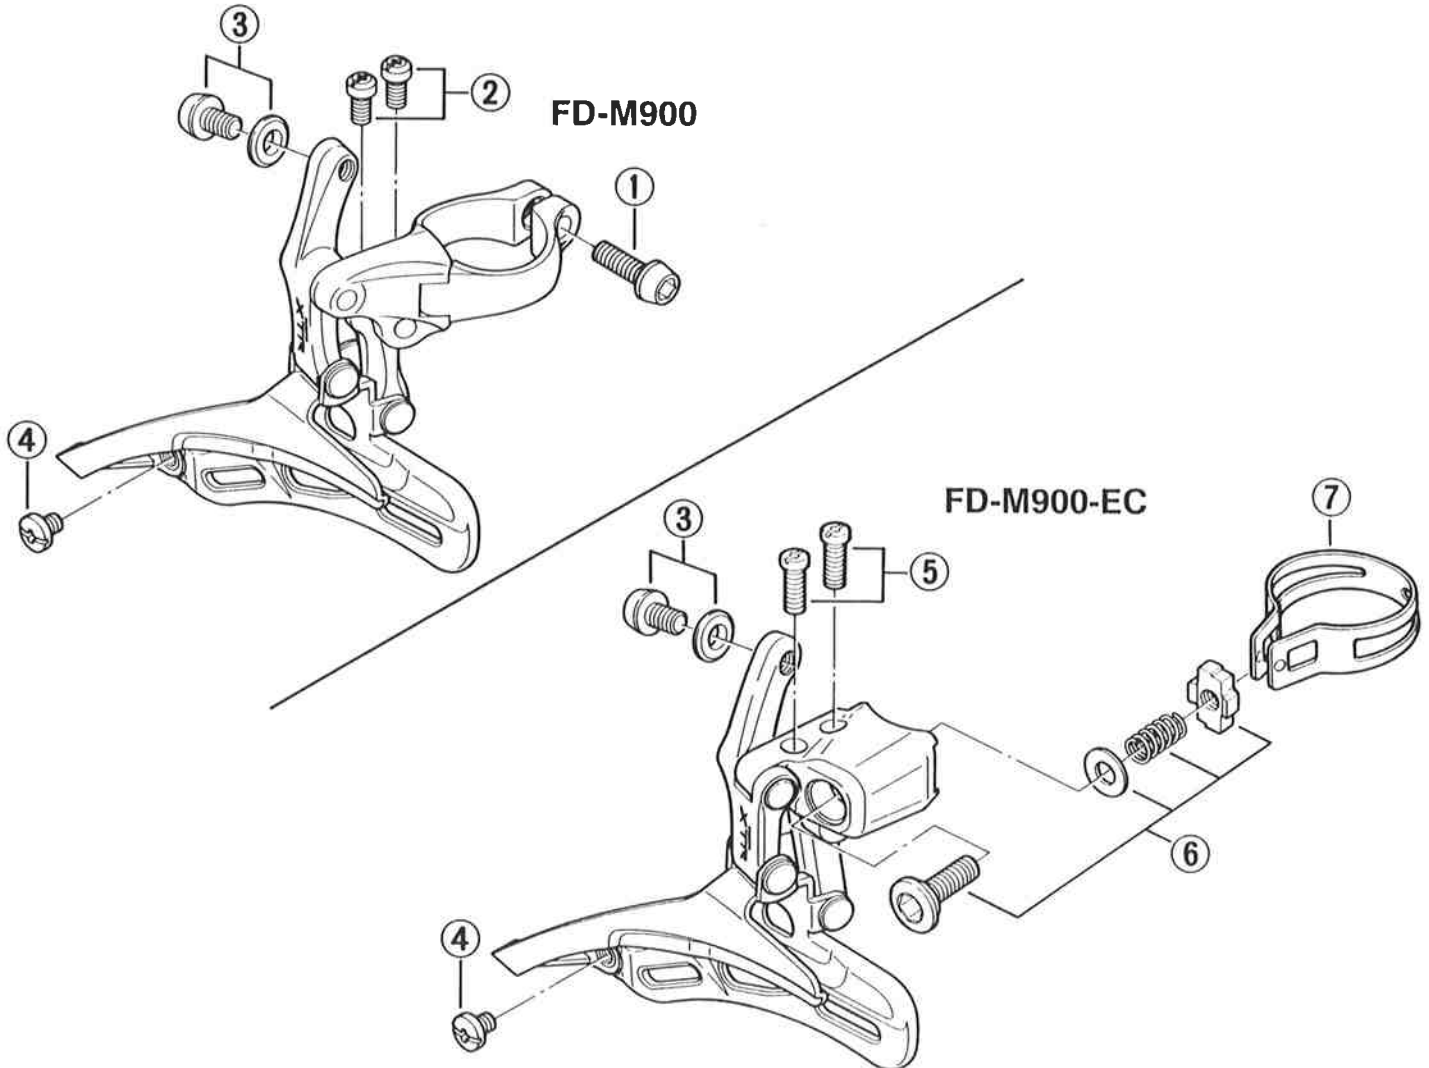

FD-M900

Front Derailleur
SHIMANO XTR

FD-M900-EC

Front Derailleur
SHIMANO XTR / End-less Clamp Type

	Q'TY	ITEM NO.	PART NO.	DESCRIPTION
		1	580 1700	Clamp Bolt (M5 x 14.4)
		2	59B 9801	Stroke Adjusting Screws (M4 x 8.5) 2pcs.
		3	571 9004	Cable Fixing Plate & Bolt (M5 x 8.5)
		4	583 7101	Chain Guide Fixing Screw
		* 5	570 9805	Stroke Adjusting Screws (M4 x 13) 2pcs. for EC-Type
		* 6	570 9804	Clamp Bolt Unit (M5 x 16.8) for EC-Type
			570 9806	Clamp Bolt Unit (M5 x 18.8) for EC-Type
		* 7	579 3200	Clamp Band ϕ 31.8mm (1-1/4") for EC-Type
			570 1800	Clamp Band ϕ 34.9mm (1-3/8") for EC-Type