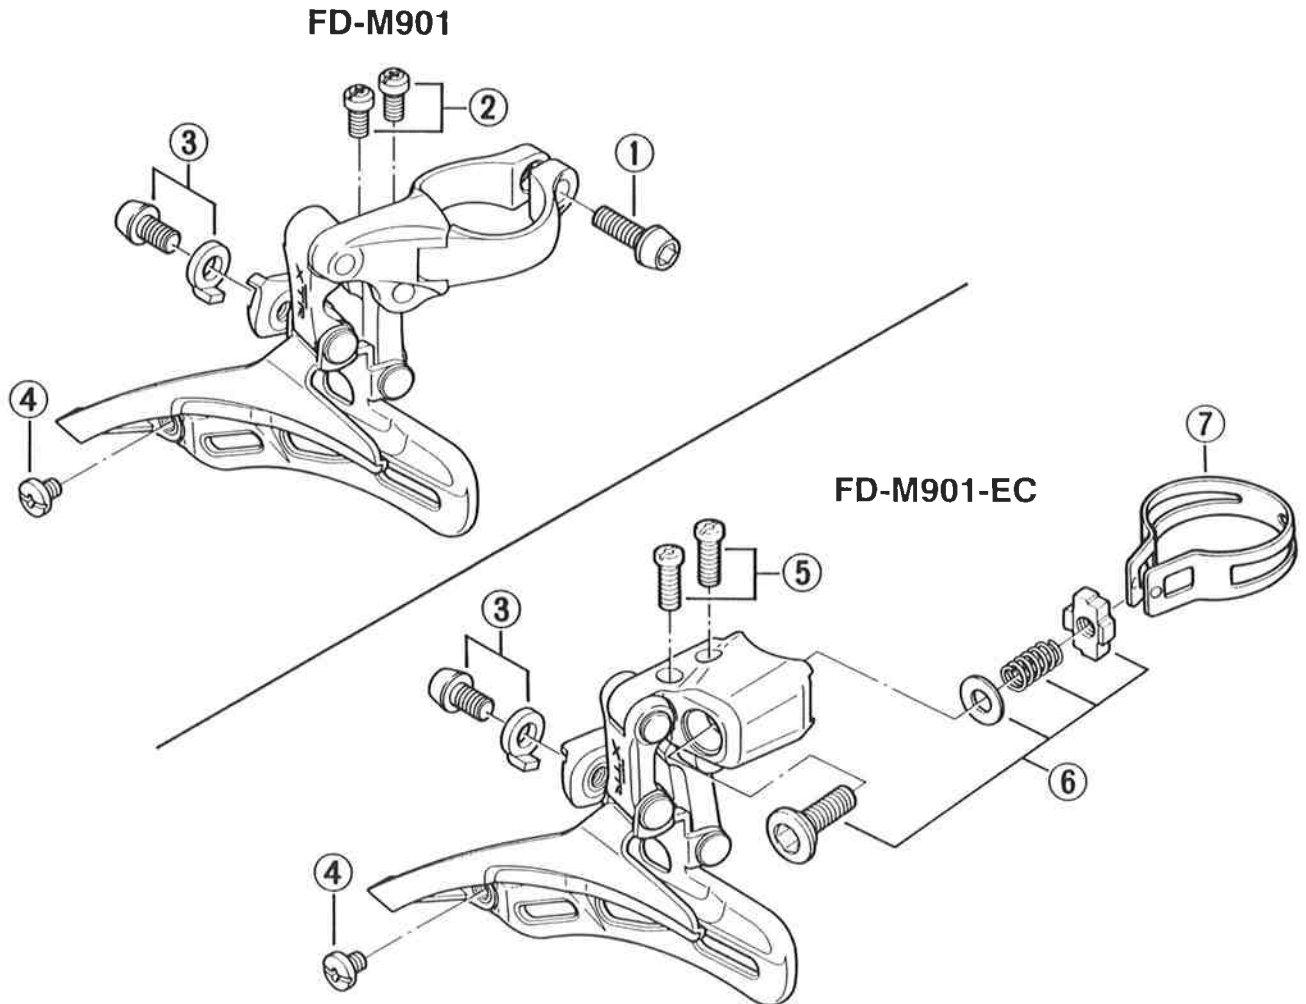

FD-M901 Front Derailleur SHIMANO XTR

FD-M901-EC Front Derailleur SHIMANO XTR / End-less Clamp Type

Q'TY	ITEM NO.	PART NO.	DESCRIPTION
	1	580 1700	Clamp Bolt (M5 x 14.4)
	2	59B 9801	Stroke Adjusting Screws (M4 x 8.5) 2pcs.
	3	581 9806	Cable Fixing Plate & Bolt (M5 x 8.5)
	4	583 7101	Chain Guide Fixing Screw
	5	570 9805	Stroke Adjusting Screws (M4 x 13) 2pcs. for EC-Type
	6	570 9804	Clamp Bolt Unit (M5 x 16.8) for EC-Type
	7	570 1800	Clamp Band ϕ 34.9mm (1-3/8") for EC-Type