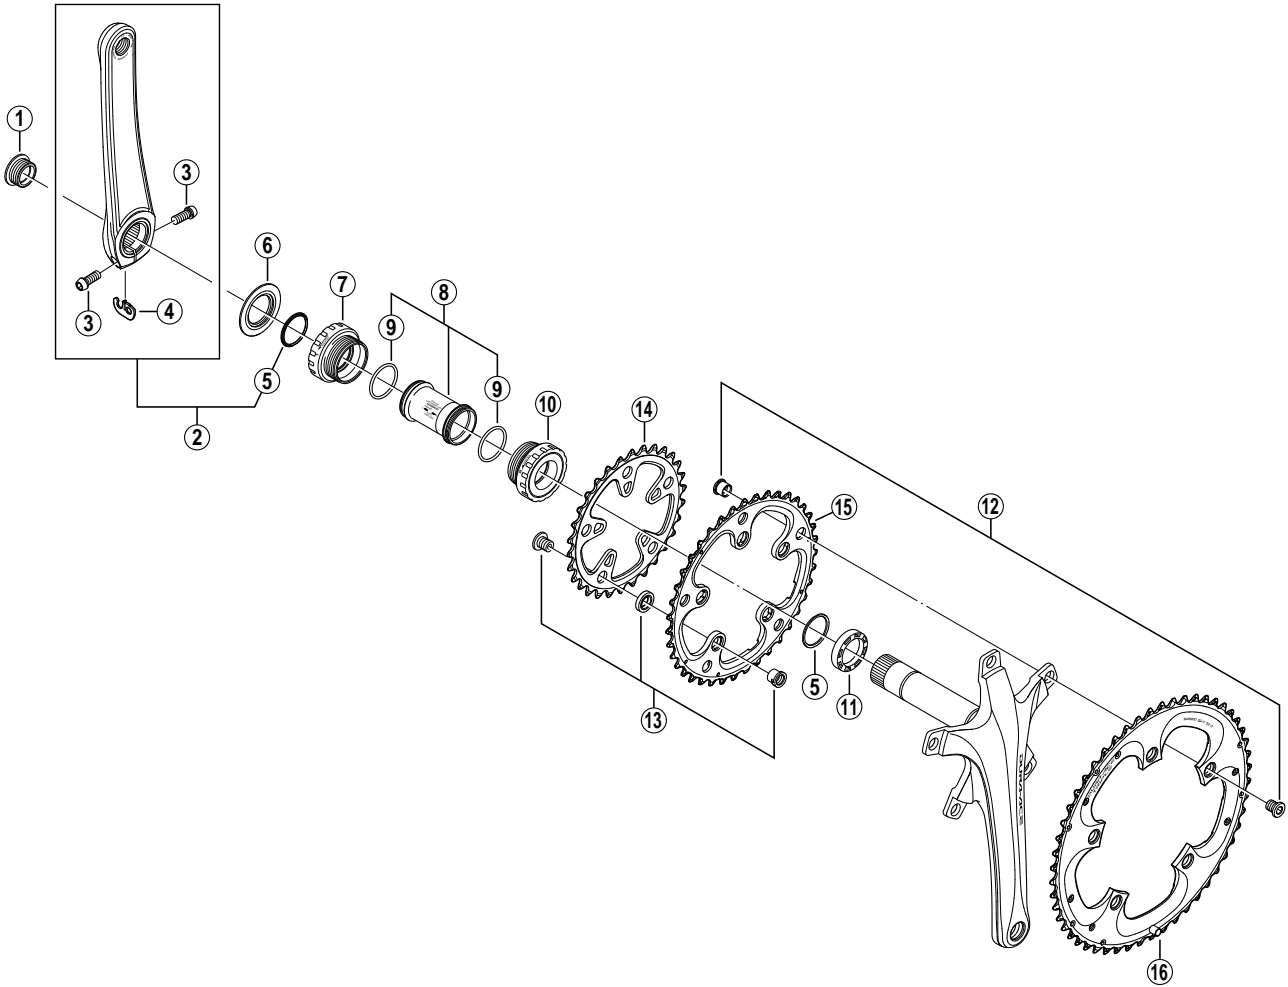

DURA-ACE Front Chainwheel FC-7803

• Bolt circle diameter: 130 mm...(For outer gear and middle gear), 92 mm...(For inner gear)

ITEM NO.	SHIMANO CODE NO.	DESCRIPTION
1	Y-1F3 08000	Crank Arm Fixing Bolt
2	Y-1G5 98010	Left Hand Crank Arm 165 mm
	Y-1G5 98020	Left Hand Crank Arm 167.5 mm
	Y-1G5 98030	Left Hand Crank Arm 170 mm
	Y-1G5 98040	Left Hand Crank Arm 172.5 mm
	Y-1G5 98050	Left Hand Crank Arm 175 mm
	Y-1G5 98060	Left Hand Crank Arm 177.5 mm
	Y-1G5 98070	Left Hand Crank Arm 180 mm
3	Y-1E5 12100	Clamp Bolt (M6 x 15)
4	Y-1GE98050	Plate
5	Y-1F3 16000	Ring
6	Y-1G4 13100	Spacer (3 mm)
7	Y-1F3 98200	Left Hand Adapter (B.C.1.37" x 24T) English Thread
	Y-1F3 98210	Left Hand Adapter (M36 x 24T) Italian Thread
* 8	Y-1F3 98220	Inner Cover & O-Ring
9	Y-1TF 21000	O-Ring
10	Y-1F3 98230	Right Hand Adapter (B.C.1.37" x 24T) English Thread
	Y-1F3 98240	Right Hand Adapter (M36 x 24T) Italian Thread
11	Y-1F9 13000	Spacer (6.5 mm)
12	Y-1F3 98050	Double Gear Fixing Bolt (M8 x 9.1) & Nut (5 sets)
13	Y-1G5 98120	Inner Gear Fixing Bolt Unit (M8 x 9.5 / 5 pcs.)
14	Y-1G5 30000	Chainring 30T (Silver)
15	Y-1G5 98130	Chainring 39T (Silver)
16	Y-1G5 98140	Chainring 52T-D (Silver)

0508-2446A