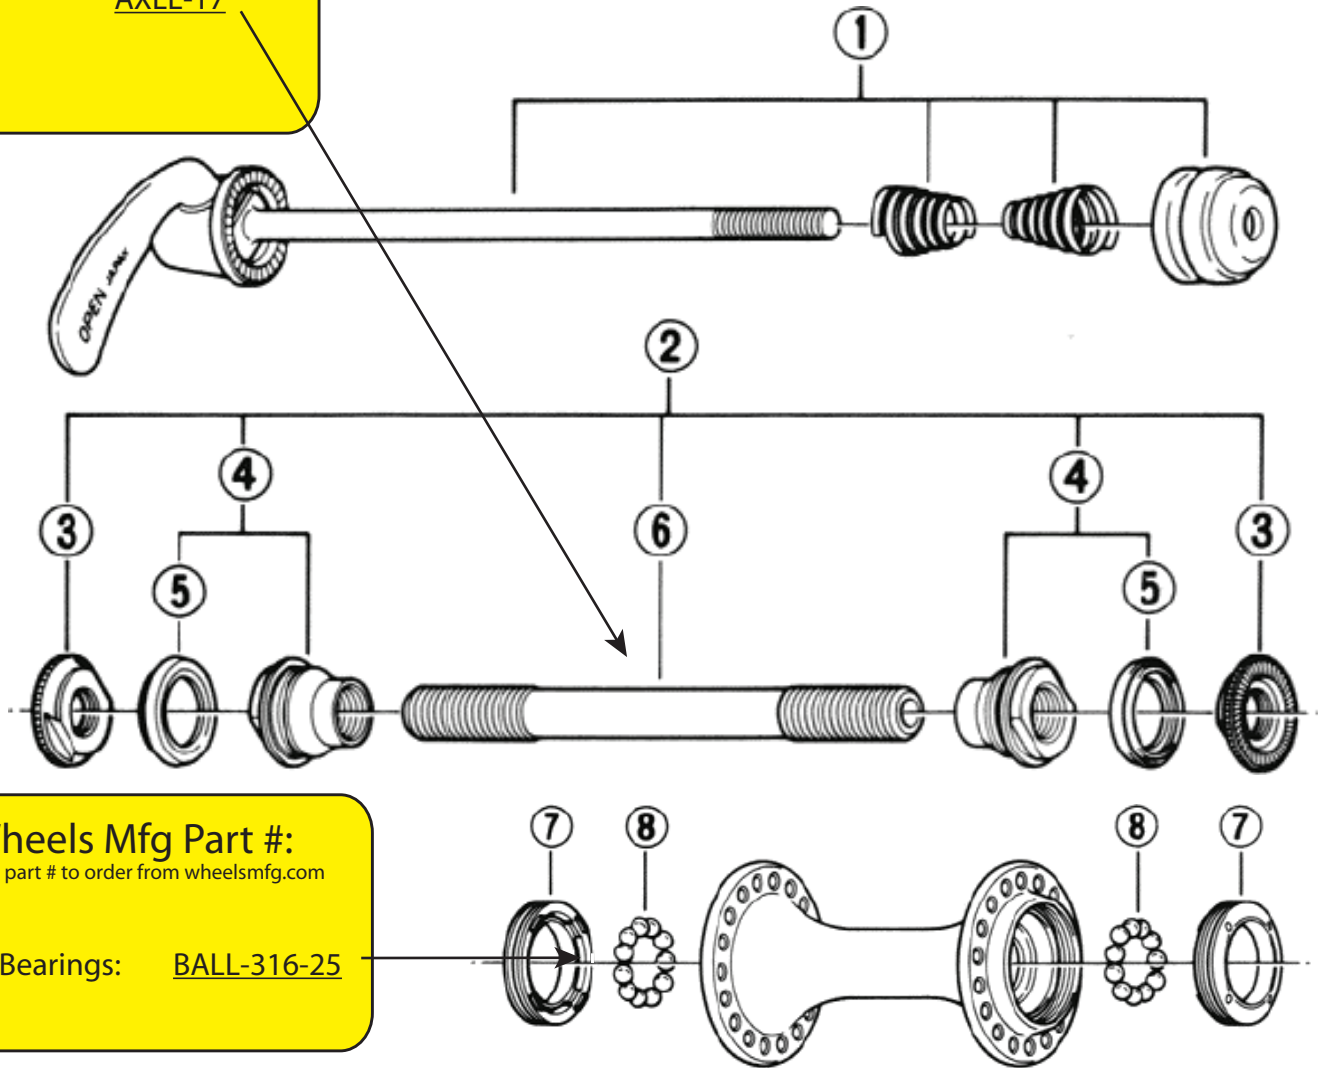

### SHIMANO XTR Front Hub HB-M900

**Wheels Mfg Part #:**  
 Click on part # to order from wheelsmfg.com  
 Axle: [AXLE-17](#)

**Wheels Mfg Part #:**  
 Click on part # to order from wheelsmfg.com  
 Loose Bearings: [BALL-316-25](#)

WHEELS MANUFACTURING INC.

ITEM NO.	Wheels Mfg Part #	SHIMANO CODE NO.	DESCRIPTION
1			Complete Quick Release 133 mm (5-1/4")
2			Complete Hub Axle 108 mm (4-1/4")
3		216 0600	Serrated Lock Nut 4 mm
4		216 9202	Cone (M9 x 12.8 mm)
5		214 0600	Seal Ring
6	<a href="#">AXLE-17</a>	216 07009	Hub Axle 108 mm (4-1/4")
7	<a href="#">BALL-316-25</a>	000 9127	Steel Ball (3/16") 20 pcs.

Over Lock Nut Dimension: 100 mm (3-15/16")

IL /HB Printed in Japan 9808-1733